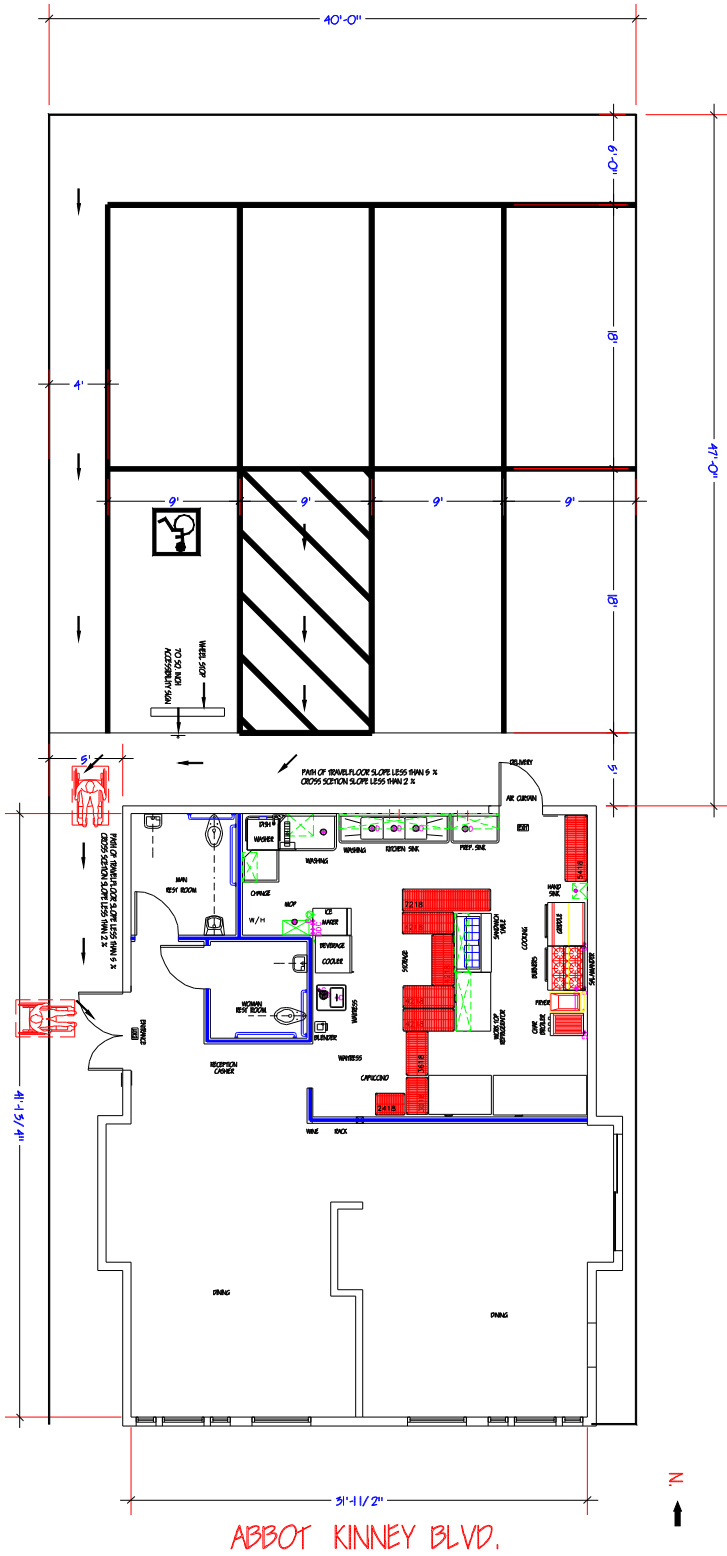

EXIST'G PARKING LOT

WILL PROVIDE VALET PARKING FOR CUSTOMERS

A-8

PROJECT NAME
CAROL RESTAURANT
1305 ABBOT KINNEY BLVD.
VENICE, CA 90291

DATE: 07/25/07
DRAWN BY: JLM
CHECKED BY: JLM