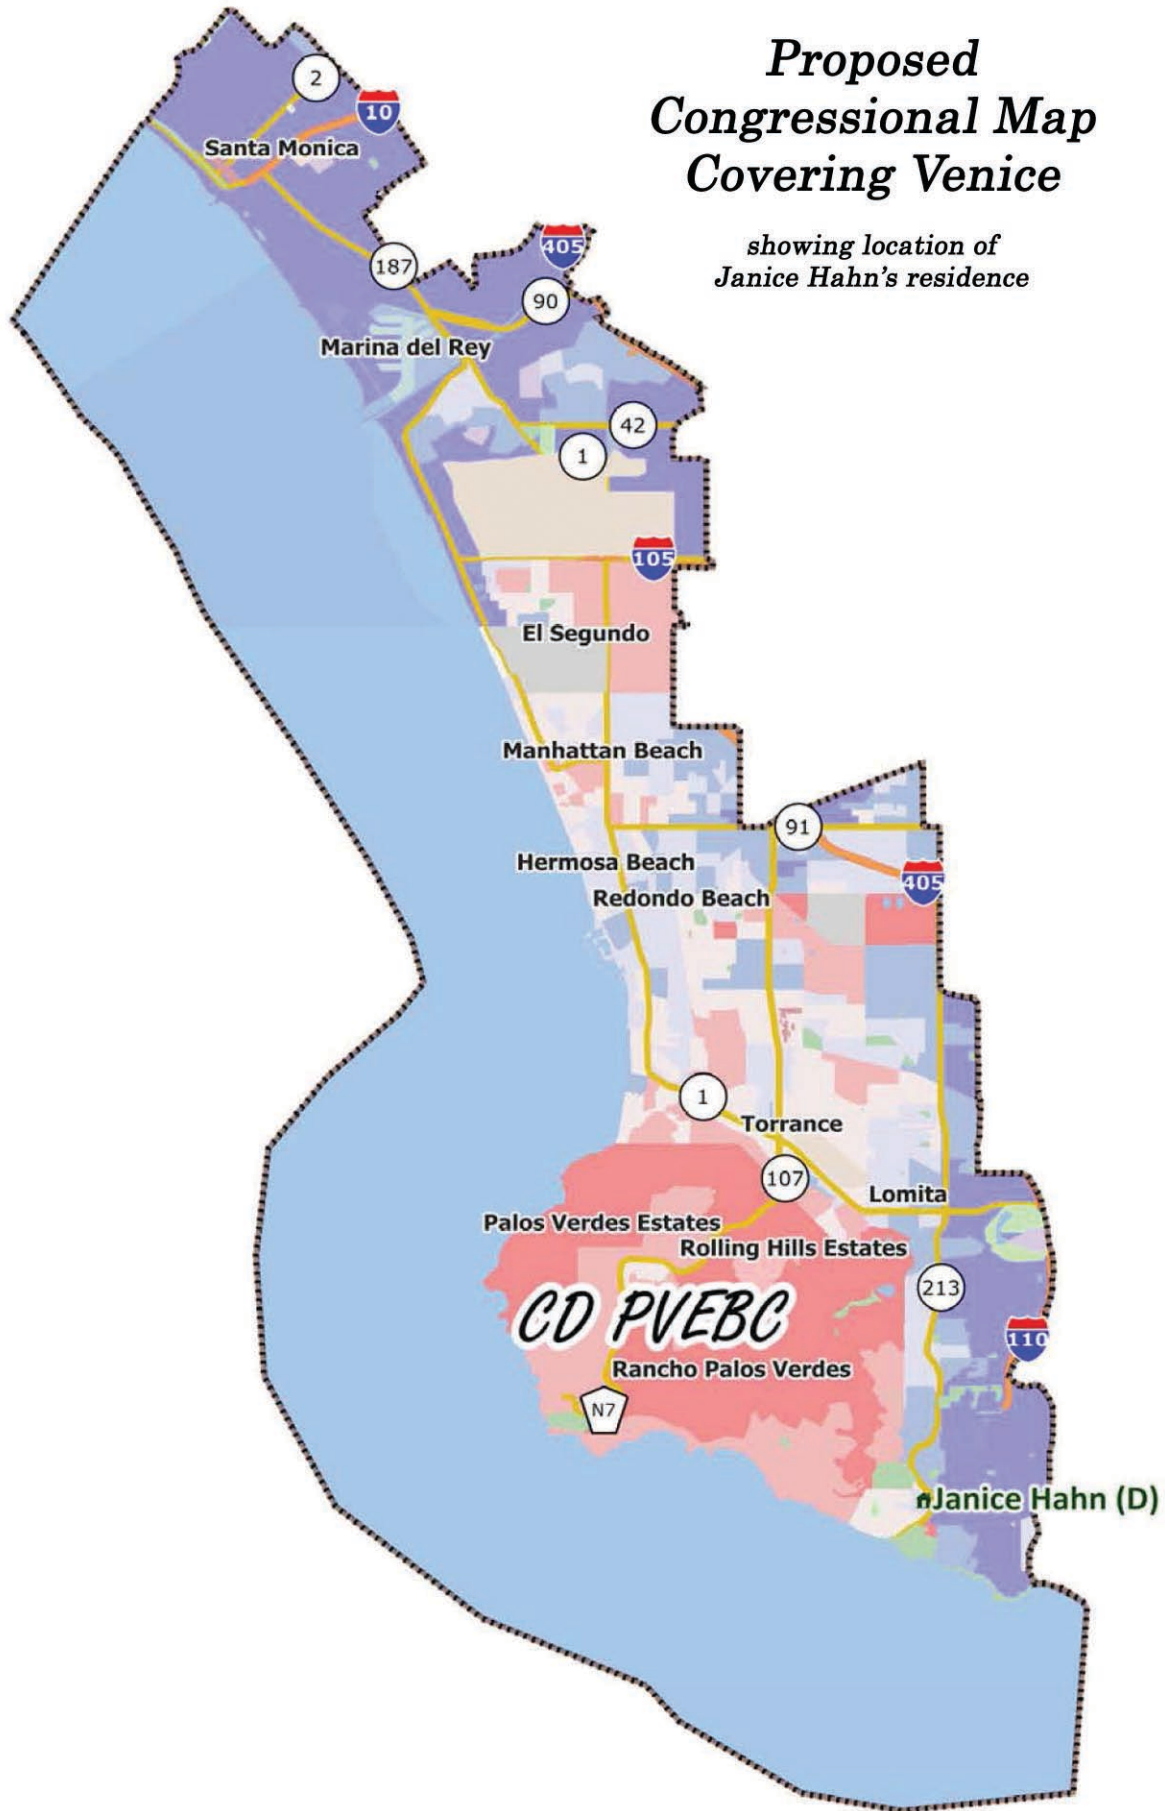

# Partisanship

# Proposed Congressional Map Covering Venice

showing location of Janice Hahn's residence

Field	Value
District	PVEBC
Population	702,905
Deviation	0
% Deviation	0%
% Black	4%
% Black_CVAP	4%
% Asian	17%
% Asian_CVAP	13%
% Hispanic Origin	21%
% B_LAT_CVAP	15%
% PDI_Democrats	43%
% PDI_Republicans	30%
% PDI_DeclinedToState	22%
Obama 2008	54%
McCain 2008	41%
Asm Dem 2008	47%
Asm Rep 2008	36%
Brown 2010	53%
Whitman 2010	41%
Asm Dem 2010	48%
Asm Rep 2010	37%

CVAP = Citizen Voting Age Population