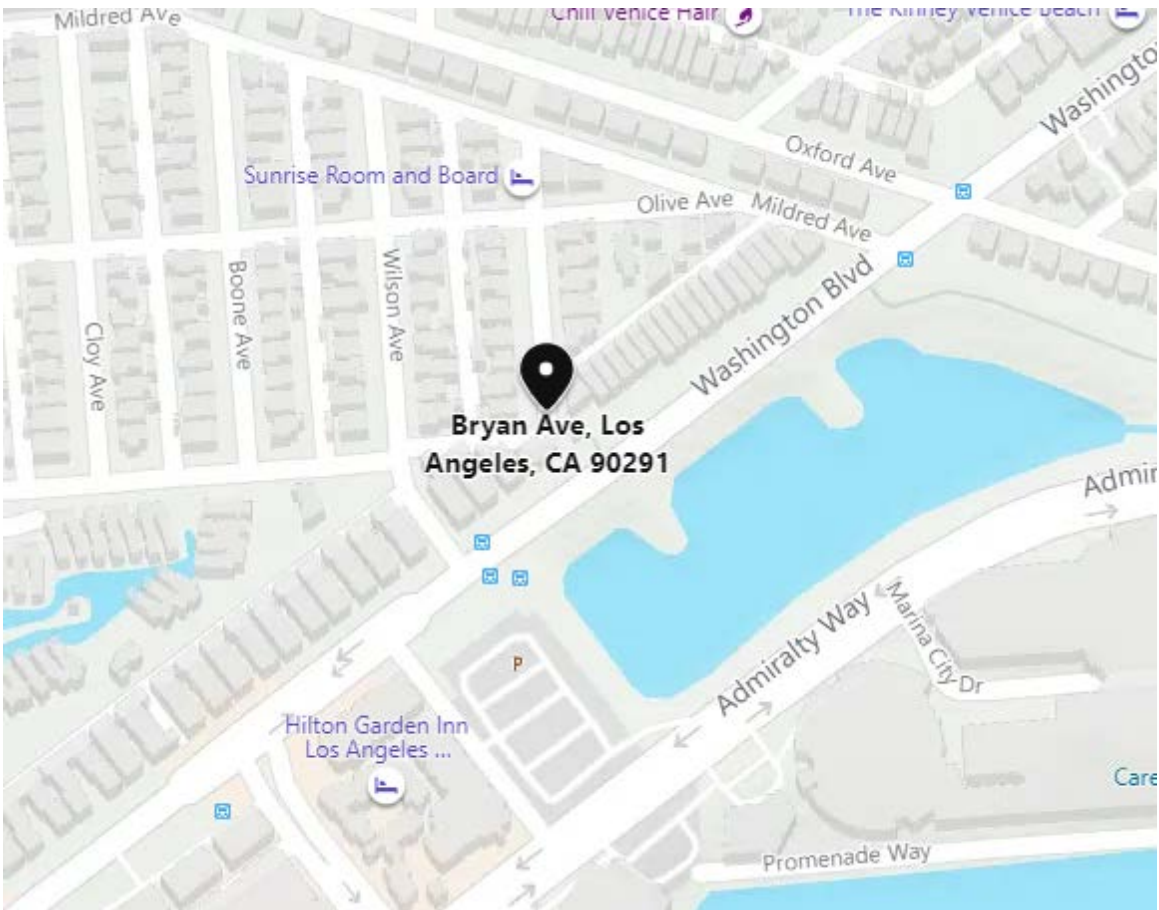

Vicinity Map

Address: 2433 BRYAN AVE