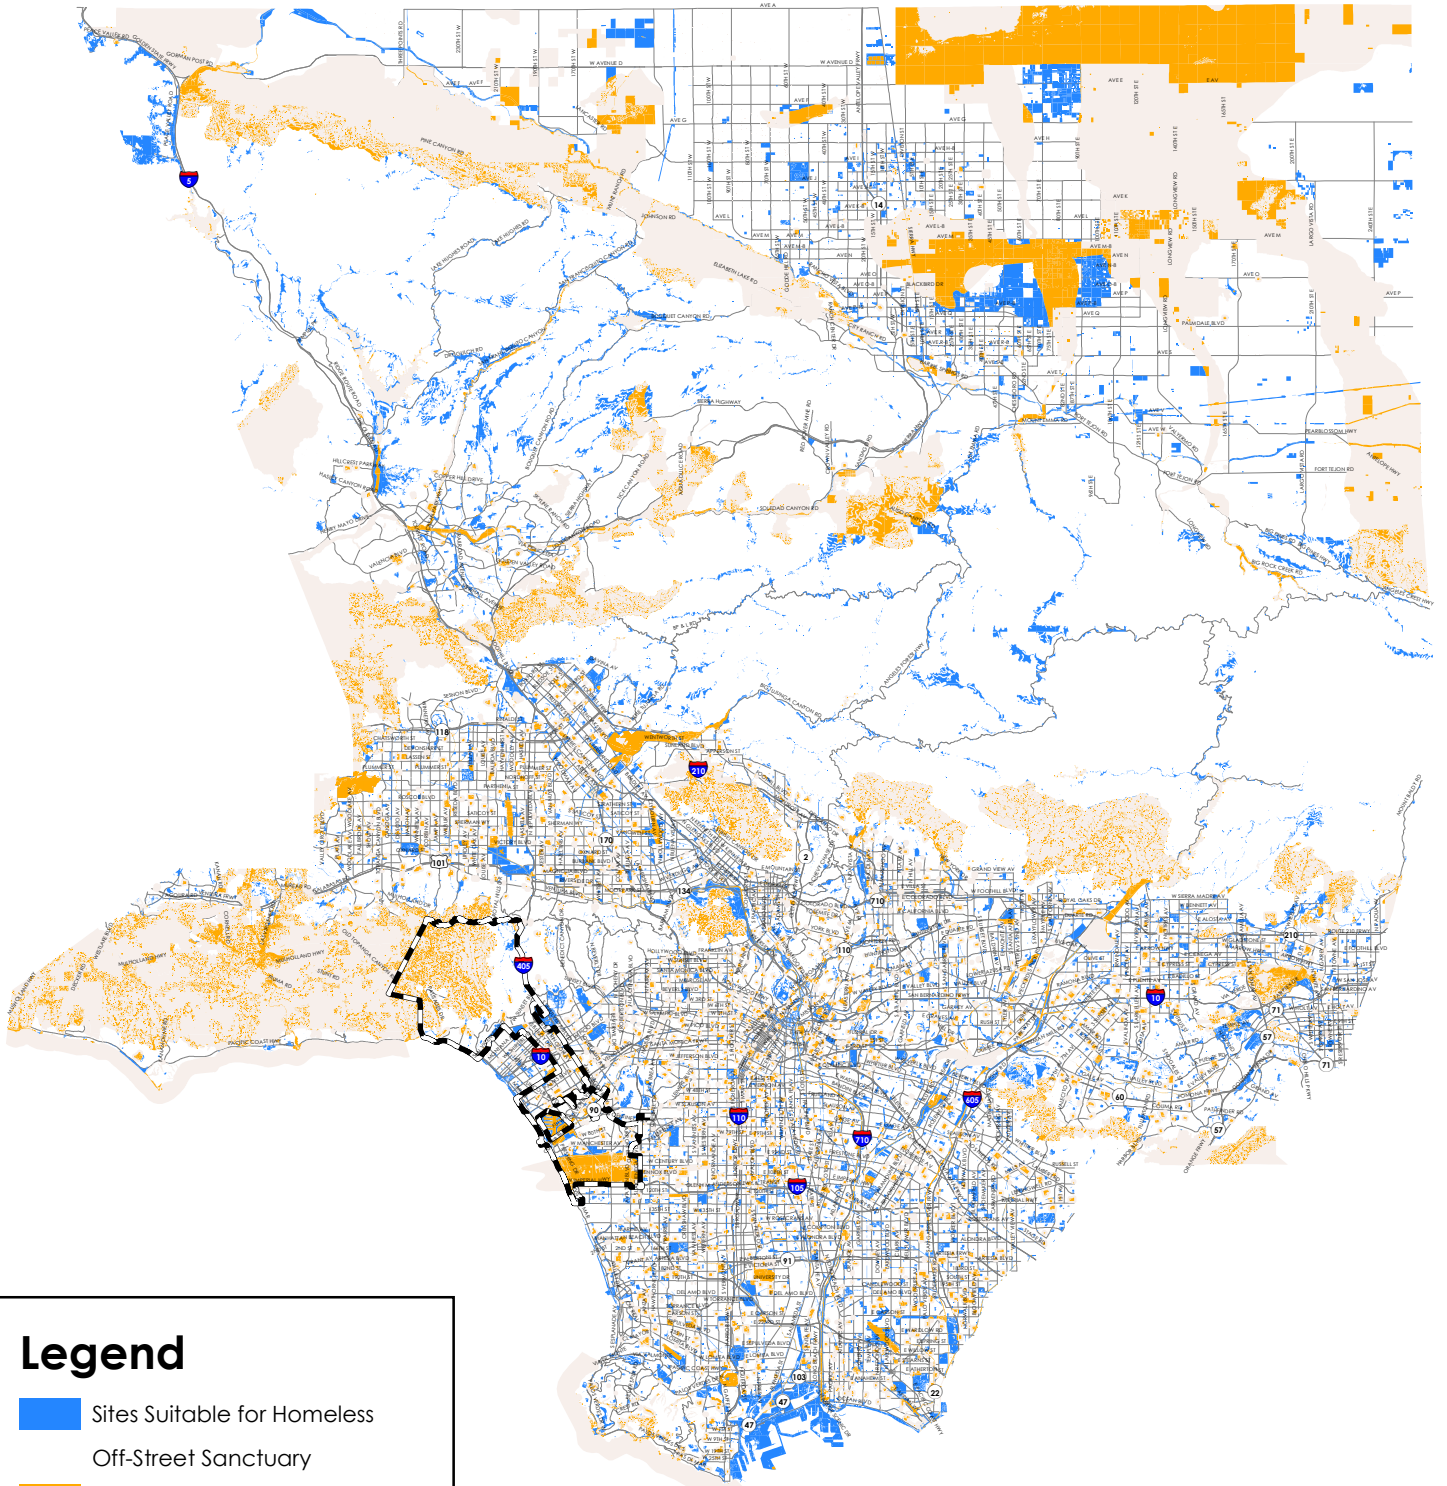

Los Angeles County Publicly Owned Land

Legend

- Sites Suitable for Homeless
- Off-Street Sanctuary
- Sites Not Suitable
- Buffers and Non-Suitable Areas
- Freeways
- Highways
- Council District 11