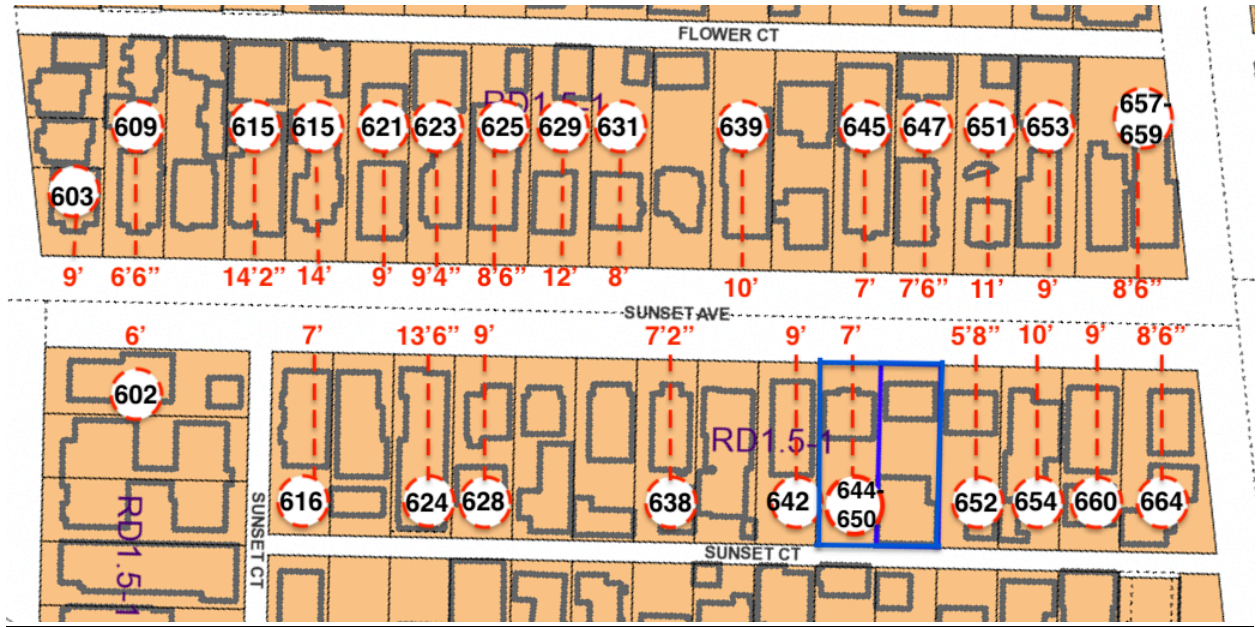

650 Sunset Over-In-Height Study

Address	Picture	Height
603 Sunset		9'
609		6'6"

615

14'2"

619

~14'
hedges

621

9'

623

7'4"

625

8'6"

629

8' fence
+ 4'
hedges
=
12'
TOTAL

631

8'

639

10'

645

7'

647-649

7'6"

651

6' fence
+ 5'
hedges
=
11'
TOTAL

654

10'

652

5'8"

644-650
(Subject
Property)

7'

642

9'